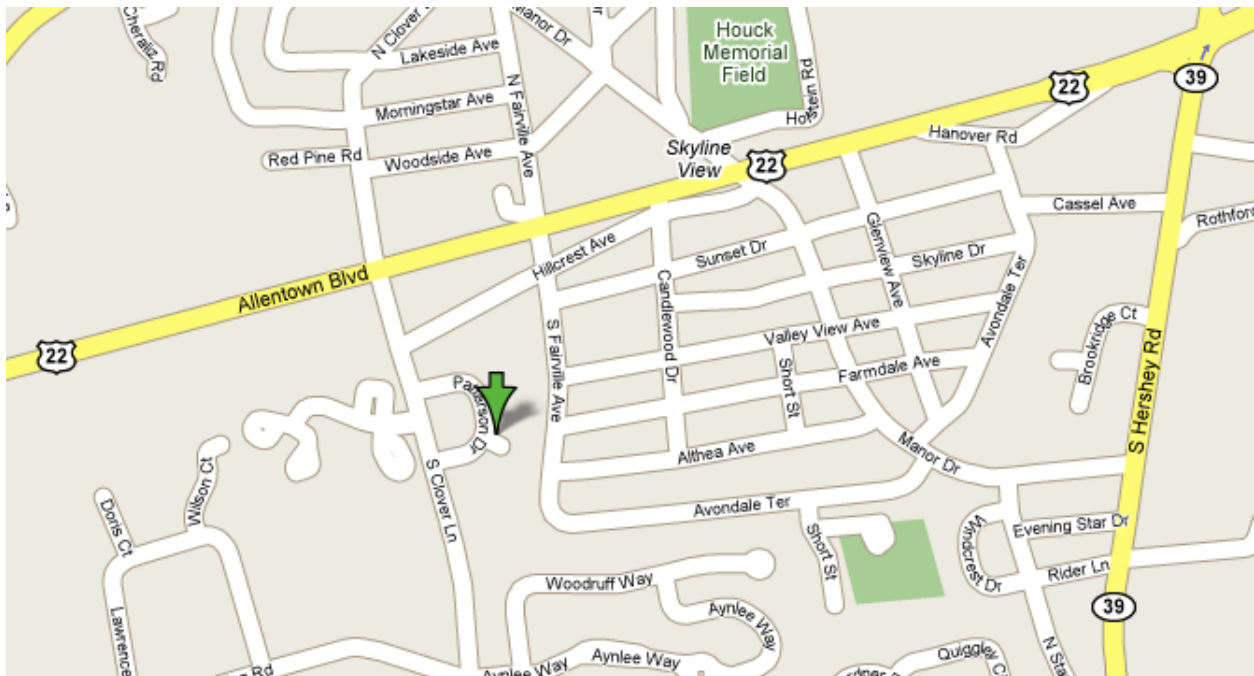

Bryson Leidich Photography – 652-4844

7644 Patterson Circle, Harrisburg, PA 17112

Directions to the studio

From the West Shore and south:

Follow 83N, 283N to 81N. You will exit at Paxtonia, Exit 72A onto Mountain Road. At the light, turn left onto Route 22. Follow Rt. 22 east 3.5 miles to the 4th signal at Clover Lane. Turn right onto Clover lane. See local directions below.

From East and north:

Follow 78W to 81S to Exit 77, Hershey / Manada Hill via Rt 39. Turn left and follow Rt 39 South towards Hershey about a mile to the signal at Rt. 22. Turn right onto Rt. 22 and follow about a mile to the 2nd signal at Clover lane. Turn left onto Clover Lane. See local directions below.

From Hershey:

Travel north out of Hershey on Rt. 39. At the signal at Rt. 22 turn left. Follow Rt. 22 about a mile to the 2nd signal at Clover Lane. Turn left onto Clover Lane. See local directions below.

Local Directions:

The first left turn is Hillcrest Road. The second and third left turns are opposite ends of Patterson Drive. Turn left into either Patterson Drive and follow to Patterson Circle. The studio is in the circle on the right. Please park in the driveway if you can, or on the right side near the trees. Please avoid parking in front of the mailbox. The opposite side of the circle can be used if necessary.